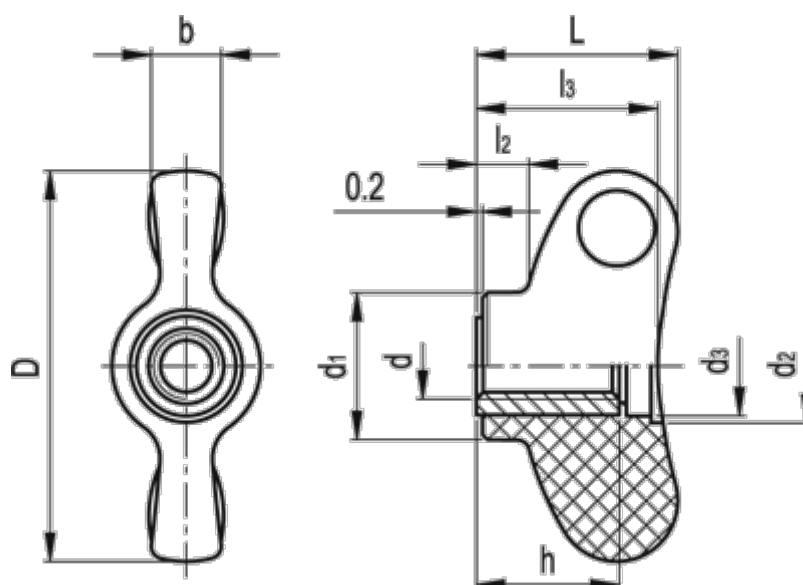

Data Sheet

Article number: 2302008656
Description: E+G Wing nut
CWN.40 FP-M8

Measures

| | | | |
|------|--------|------------|--------|
| b | = 6.5 | l2 | = 5.0 |
| D | = 40 | l3 | = 19.0 |
| d1 | = 13.5 | Weight (g) | = 10 |
| d2 | = 10 | | |
| d3 | = 9.5 | | |
| d 6H | = M8 | | |
| h | = 16 | | |
| L | = 21.0 | | |